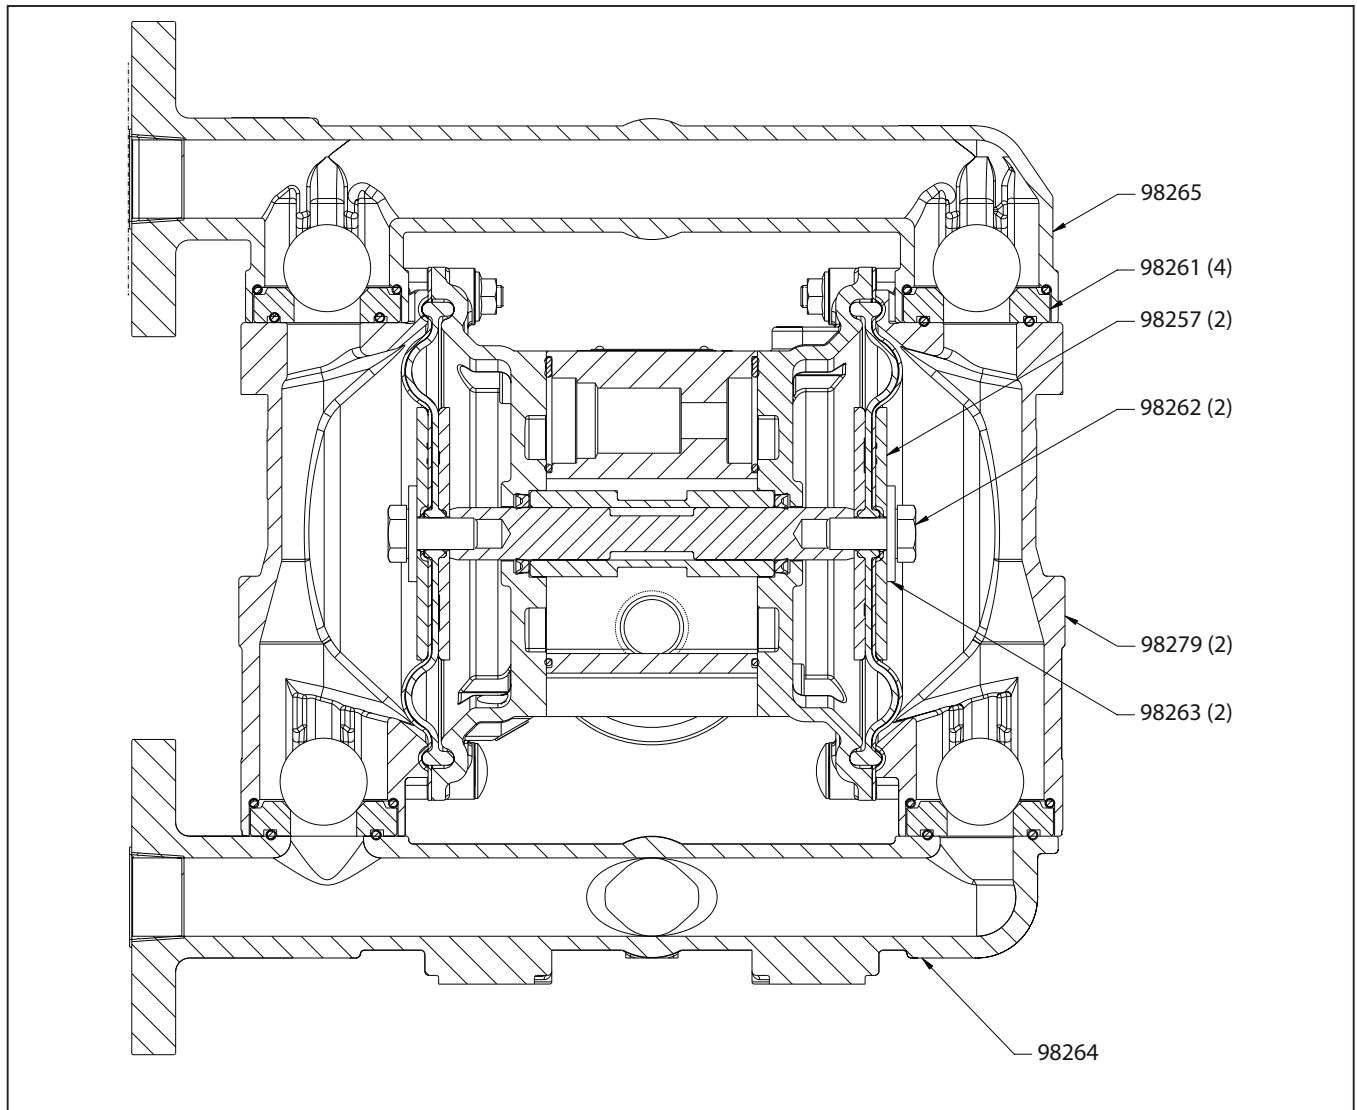

670261-A

SPECIAL 1" DIAPHRAGM PUMP (METALLIC)

GENERAL DESCRIPTION

The 670261-A special 1" diaphragm pumps are similar to models PD10S-FSS-STT-A diaphragm pumps.

A PX10X-XXX-XXX-AXXX Operator's Manual (97999-1068) is to be used for General Information, Installation, Operation and Maintenance. Follow the standard parts list with the exception of the items listed below.

SERVICE KITS

637397 for air section repair.
637401-TT for fluid section (without seats).

PN 97999-1945

INGERSOLL RAND COMPANY INC
209 NORTH MAIN STREET – BRYAN, OHIO 43506
① (800) 495-0276 • FAX (800) 892-6276 © 2021
arozone.com