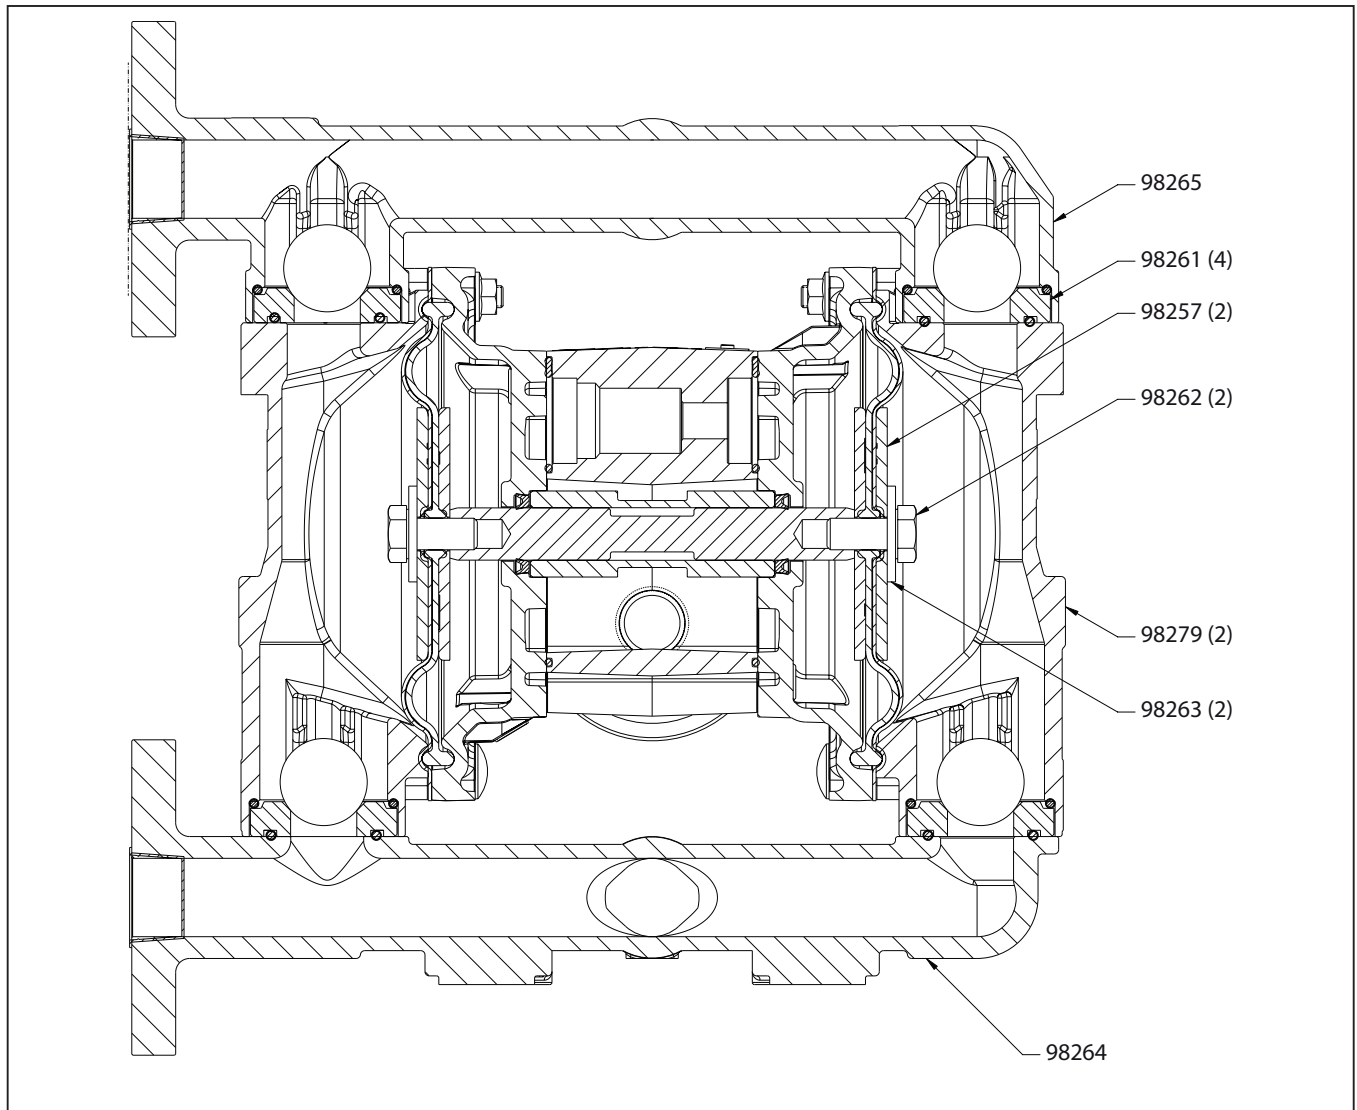

670260-A

SPECIAL 1" DIAPHRAGM PUMP (METALLIC)

GENERAL DESCRIPTION

The 670260-A special 1" diaphragm pumps are similar to models PD10A-FSS-STT-A diaphragm pumps.

A PX10X-XXX-XXX-AXXX Operator's Manual (97999-1068) is to be used for General Information, Installation, Operation and Maintenance. Follow the standard parts list with the exception of the items listed below.

SERVICE KITS

637397 for air section repair.
637401-TT for fluid section (without seats).

PN 97999-1944

INGERSOLL RAND COMPANY INC
209 NORTH MAIN STREET – BRYAN, OHIO 43506
① (800) 495-0276 • FAX (800) 892-6276 © 2021
arozone.com