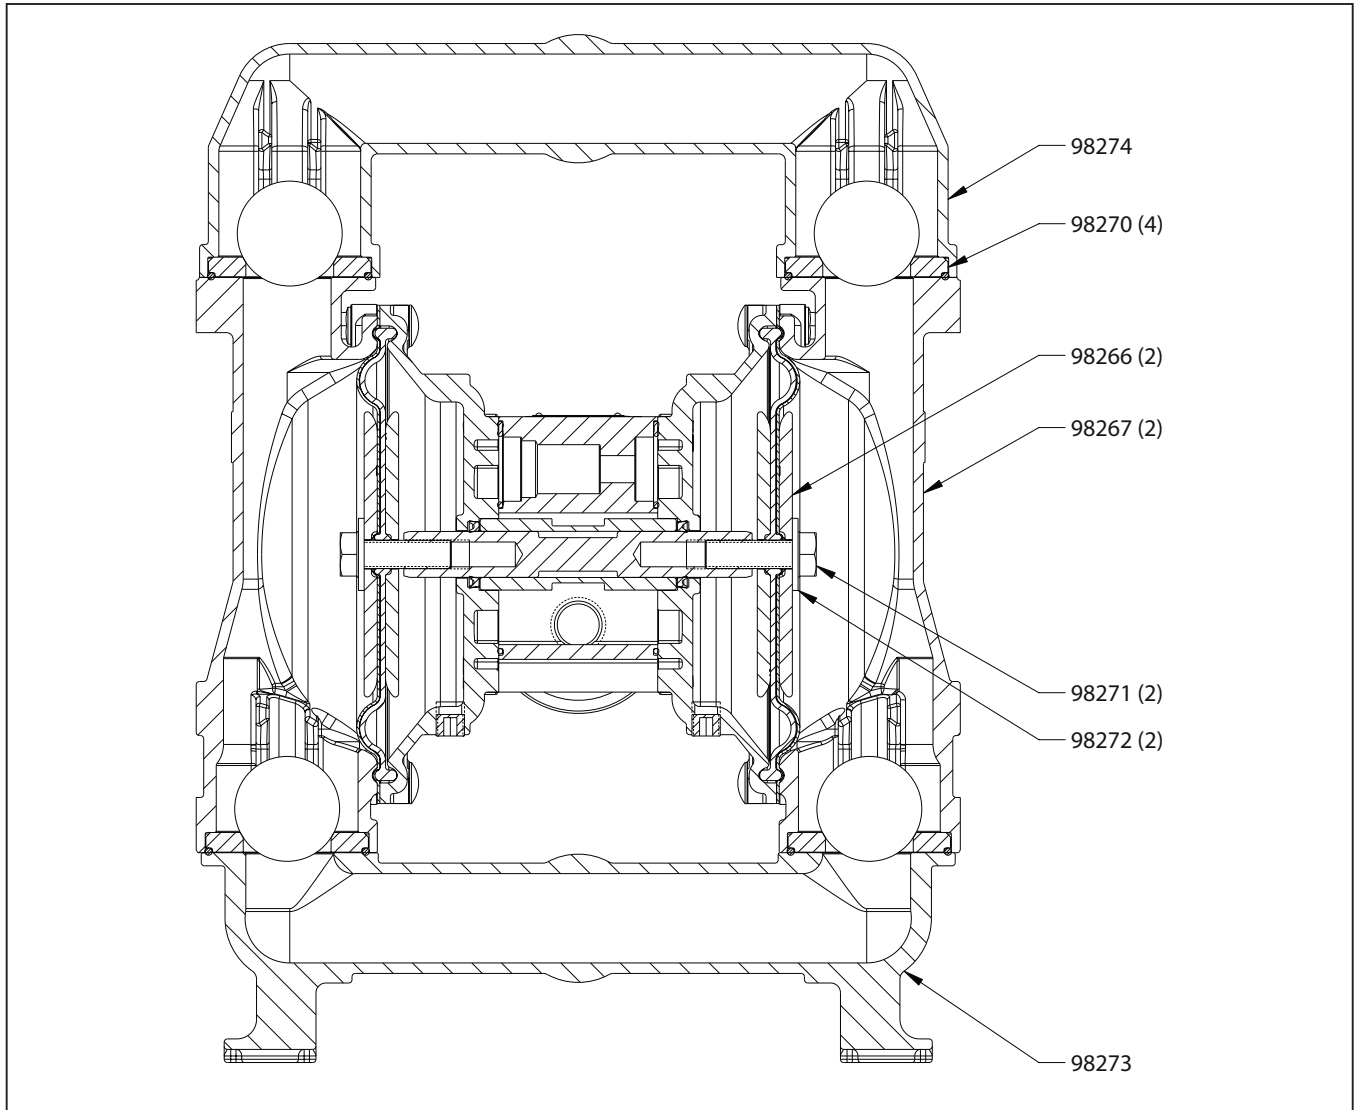

670265-A

SPECIAL 1-1/2" DIAPHRAGM PUMP (METALLIC)

GENERAL DESCRIPTION

The 670265-A special 1-1/2" diaphragm pumps are similar to models PD15S-YSS-STT-A diaphragm pumps.

A PX15X-XXX-XXX-AXXX Operator's Manual (97999-1056) is to be used for General Information, Installation, Operation and Maintenance. Follow the standard parts list with the exception of the items listed below.

SERVICE KITS

637389 for air section repair.
637375-TT for fluid section (without seats).

PN 97999-1949

INGERSOLL RAND COMPANY INC
209 NORTH MAIN STREET – BRYAN, OHIO 43506
① (800) 495-0276 • FAX (800) 892-6276 © 2021
arozone.com

ARO