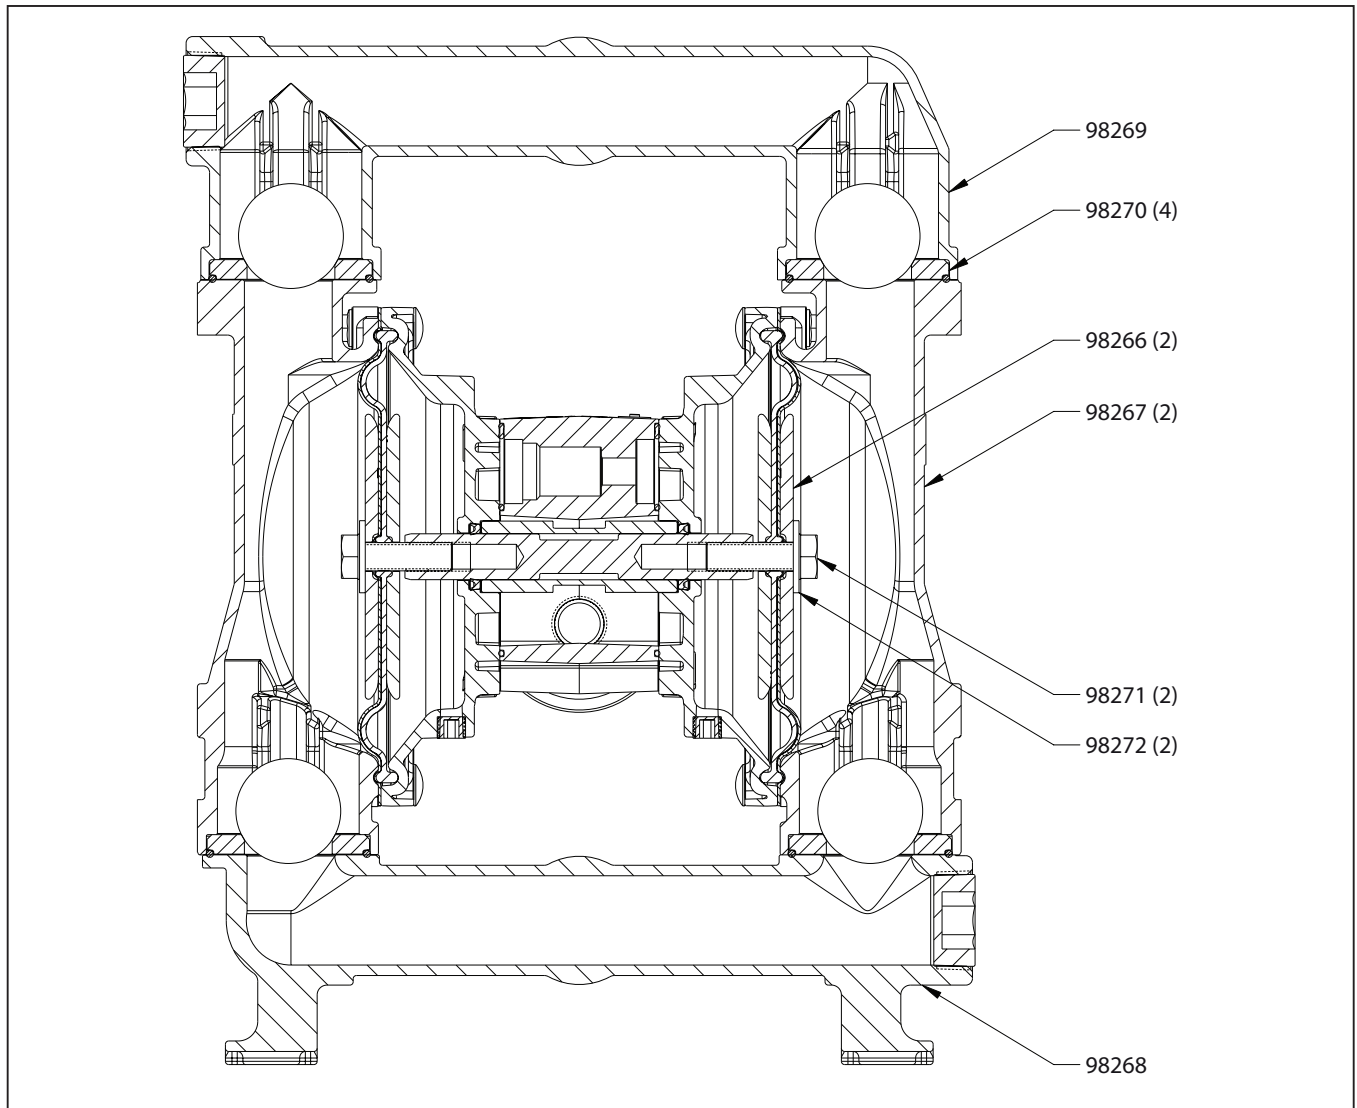

670263-A

SPECIAL 1-1/2" DIAPHRAGM PUMP (METALLIC)

GENERAL DESCRIPTION

The 670263-A special 1-1/2" diaphragm pumps are similar to models PD15A-BSS-STT-A diaphragm pumps.

A PX15X-XXX-XXX-AXXX Operator's Manual (97999-1056) is to be used for General Information, Installation, Operation and Maintenance. Follow the standard parts list with the exception of the items listed below.

SERVICE KITS

637389 for air section repair.
637375-TT for fluid section (without seats).

PN 97999-1947

INGERSOLL RAND COMPANY INC

209 NORTH MAIN STREET – BRYAN, OHIO 43506

① (800) 495-0276 • FAX (800) 892-6276