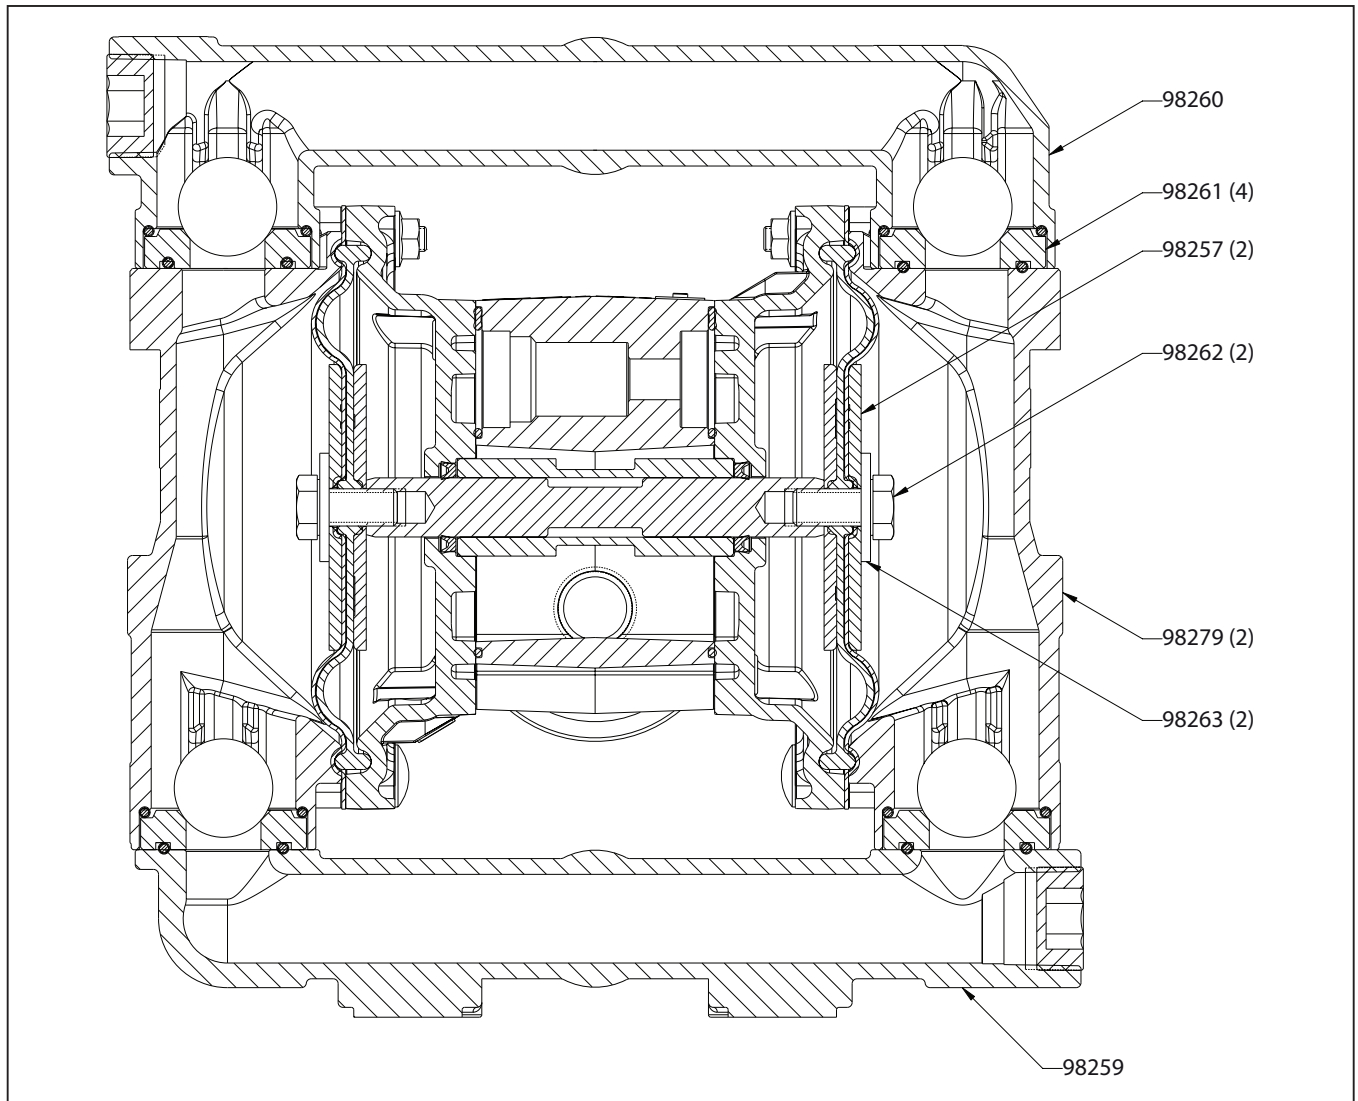

670258-A

SPECIAL 1" DIAPHRAGM PUMP (METALLIC)

GENERAL DESCRIPTION

The 670258-A special 1" diaphragm pumps are similar to models PD10A-BSS-STT-A diaphragm pumps.

A PX10X-XXX-XXX-AXXX Operator's Manual (97999-1068) is to be used for General Information, Installation, Operation and Maintenance. Follow the standard parts list with the exception of the items listed below.

SERVICE KITS

637397 for air section repair.
637401-TT for fluid section (without seats).

PN 97999-1942

INGERSOLL RAND COMPANY INC
209 NORTH MAIN STREET – BRYAN, OHIO 43506
① (800) 495-0276 • FAX (800) 892-6276 © 2021
arozone.com