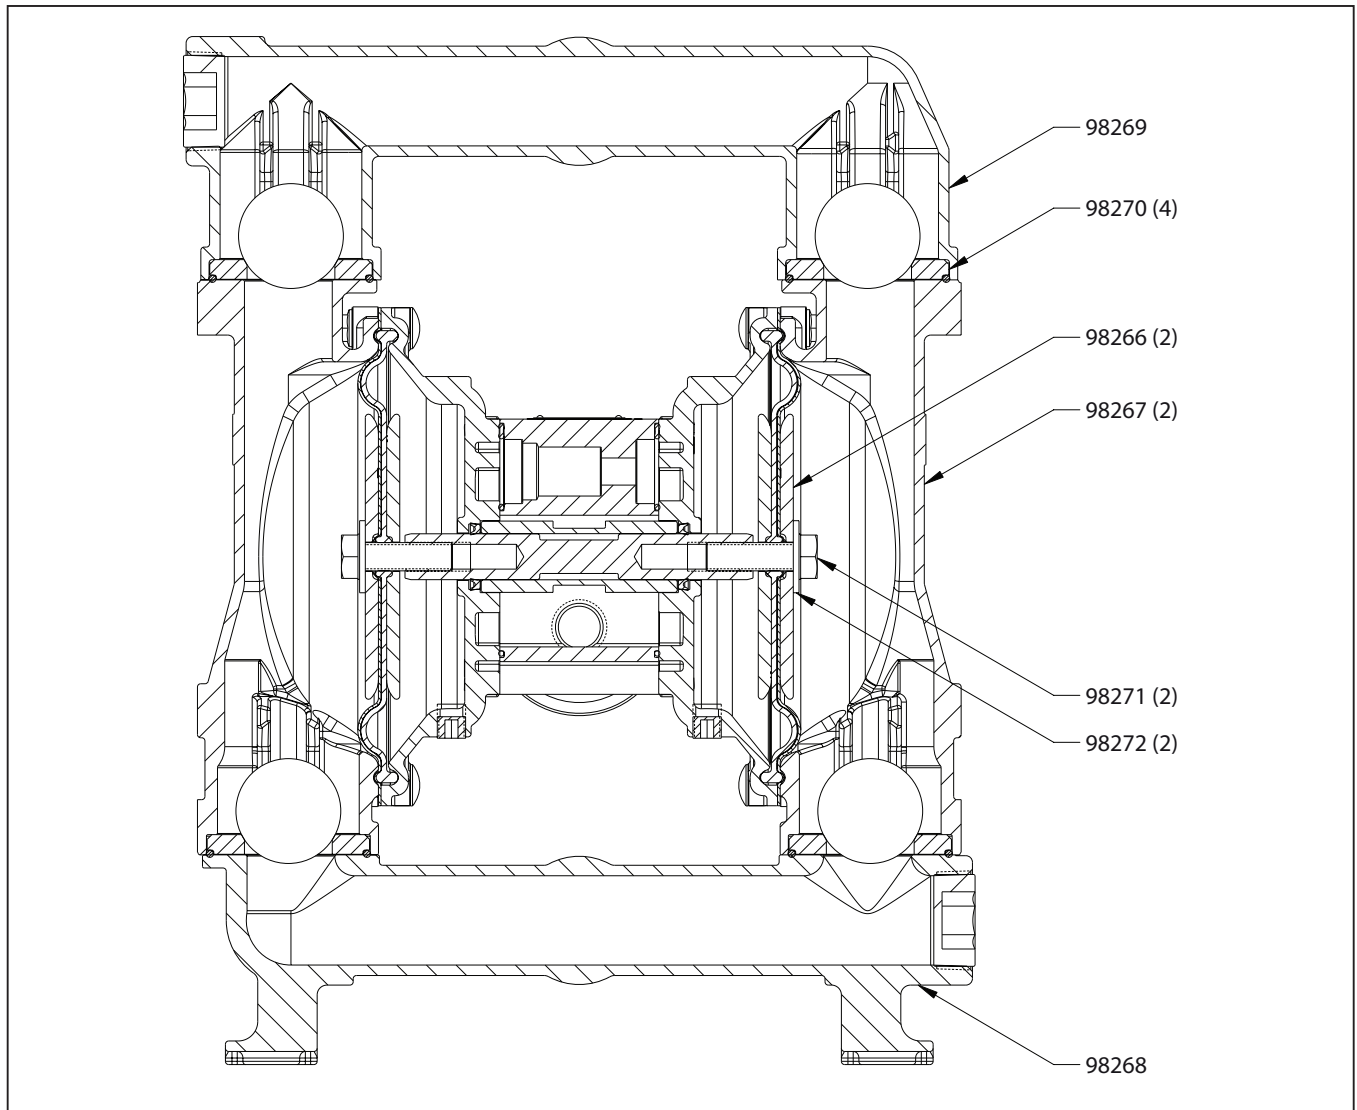

670262-A

SPECIAL 1-1/2" DIAPHRAGM PUMP (METALLIC)

GENERAL DESCRIPTION

The 670262-A special 1-1/2" diaphragm pumps are similar to models PD15S-BSS-STT-A diaphragm pumps.

A PX15X-XXX-XXX-AXXX Operator's Manual (97999-1056) is to be used for General Information, Installation, Operation and Maintenance. Follow the standard parts list with the exception of the items listed below.

SERVICE KITS

637389 for air section repair.
637375-TT for fluid section (without seats).

PN 97999-1946

INGERSOLL RAND COMPANY INC

209 NORTH MAIN STREET – BRYAN, OHIO 43506

① (800) 495-0276 • FAX (800) 892-6276